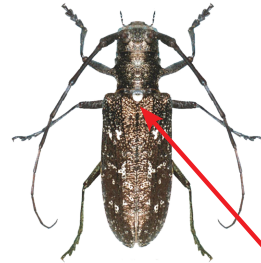

ASIAN LONGHORNED BEETLE LOOK-ALIKES

(all insects shown approximately to scale; sizes given do not include antennae)

Asian longhorned beetle

(*Anoplophora glabripennis*)

$\frac{3}{4}$ – 1½ inches long

Shiny black, bright white spots

Long antennae, banded

black and white

Black scutellum

Whitespotted sawyer

(*Monochamus scutellatus*)

$\frac{3}{4}$ – 1 inch long

Dull or bronzy-black, may be

mottled with whitish patches

Long faintly banded antennae

White scutellum

Northeastern sawyer

(*Monochamus notatus*)

$\frac{3}{4}$ – 1¼ inch long

Mottled light brown/white,

no distinct spots

Eyed click beetle

(*Alaus oculatus*)

1 - 1¾ inch long

Black with white speckles;

Black “eye spots”

Brown prionid

(*Orthosoma brunneus*)

1 – 1½ inches long

Light chestnut brown, no spots