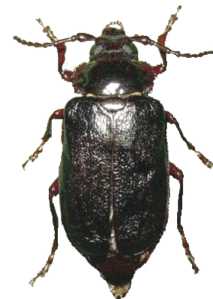

Long antennae, banded

black and white

Black scutellum

Whitespotted sawyer

(*Monochamus scutellatus*)

$\frac{3}{4}$ – 1 inch long

Dull or bronzy-black, may be

mottled with whitish patches

Long faintly banded antennae

White scutellum

Northeastern sawyer

(*Monochamus notatus*)

$\frac{3}{4}$ – 1¼ inch long

Mottled light brown/white,

no distinct spots

Eyed click beetle

(*Alaus oculatus*)

1 - 1¾ inch long

Black with white speckles;

Black “eye spots”

Brown prionid

(*Orthosoma brunneus*)

1 – 1½ inches long

Light chestnut brown, no spots

Broadnecked root borer

(*Prionus laticollis*)

1 – 1½ inches long

Black with no white markings

Solid black antennae

Longhorned Beetle

(*Graphisurus fasciatus*)

$\frac{1}{3}$ – $\frac{2}{3}$ inch long