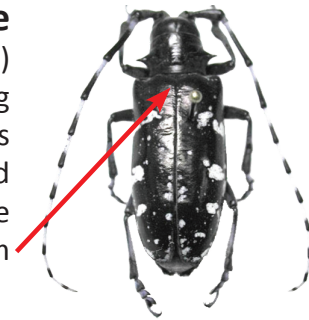

ASIAN LONGHORNED BEETLE LOOK-ALIKES

(all insects shown approximately to scale; sizes given do not include antennae)

Asian longhorned beetle

(*Anoplophora glabripennis*)

$\frac{3}{4}$ – 1½ inches long

Shiny black, bright white spots

Long antennae, banded

black and white

Black scutellum

Whitespotted sawyer

(*Monochamus scutellatus*)

$\frac{3}{4}$ – 1 inch long

Dull or bronzy-black, may be

mottled with whitish patches

Long faintly banded antennae

White scutellum

Northeastern sawyer

(*Monochamus notatus*)

$\frac{3}{4}$ – 1¼ inch long

Mottled light brown/white,

no distinct spots

Eyed click beetle

(*Alaus oculatus*)

1 - 1¾ inch long

Black with white speckles;

Black “eye spots”

Brown prionid

(*Orthosoma brunneus*)

1 – 1½ inches long

Light chestnut brown, no spots